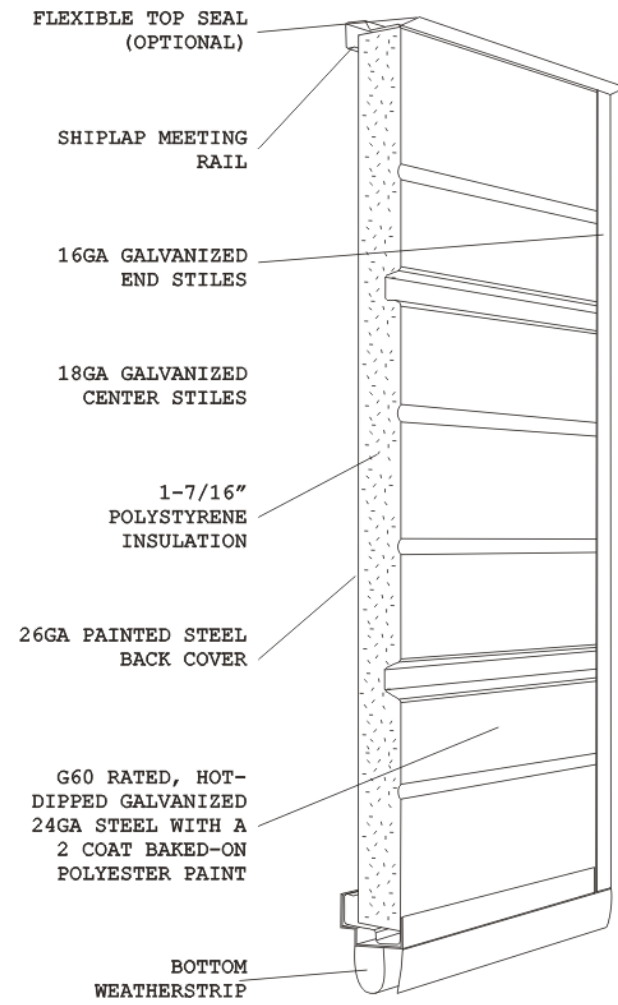

MODEL 24 GAUGE INSULATED

EXTERIOR ELEVATION

INTERIOR ELEVATION

NOTES:

LITE OPTIONS

24"x7"
DOUBLE GLAZED
PLEXIGLASS

24"x8"
INSULATED
GLASS

FULL VIEW ALUMINUM

DWG #	DOOR NUMBER	QTY	OPENING SIZE		DOOR SIZE		SECTIONS HIGH	PANELS WIDE	EXTERIOR COLOR	HEAD SEAL	# OF LITES	LITE SIZE	LOCK TYPE
			WIDTH	HEIGHT	WIDTH	HEIGHT							
JOB:													
CONTR:													
DISTR:													
ARCH:													