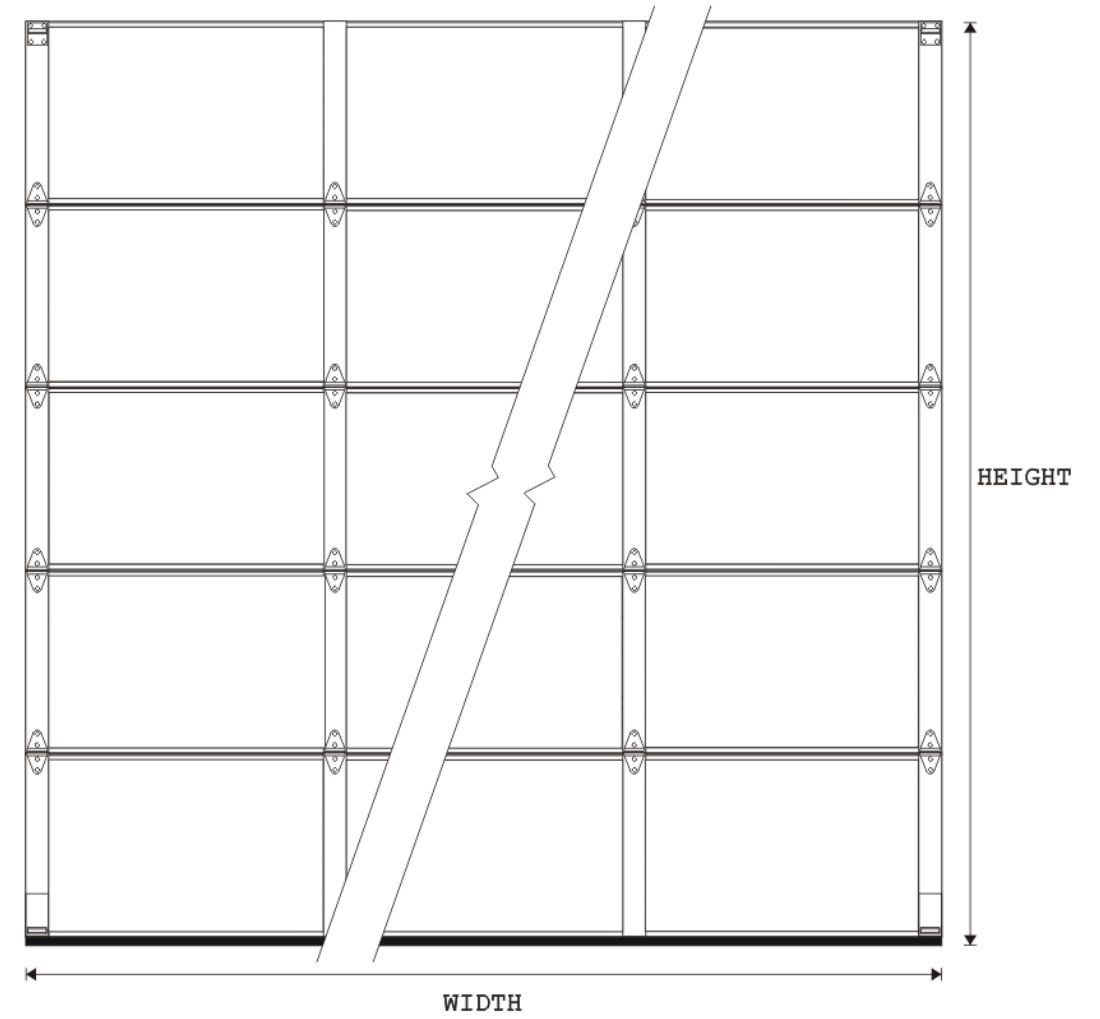

MODEL 24 GAUGE INSULATED

EXTERIOR ELEVATION

INTERIOR ELEVATION

NOTES:

LITE OPTIONS

24"x7"
DOUBLE GLAZED
PLEXIGLASS

24"x8"
INSULATED
GLASS

FULL VIEW ALUMINUM

DWG #	DOOR NUMBER	QTY	OPENING SIZE		DOOR SIZE		SECTIONS HIGH	PANELS WIDE	EXTERIOR COLOR	HEAD SEAL	# OF LITES	LITE SIZE	LOCK TYPE
			WIDTH	HEIGHT	WIDTH	HEIGHT							
JOB:													
CONTR:													
DISTR:													
ARCH:													