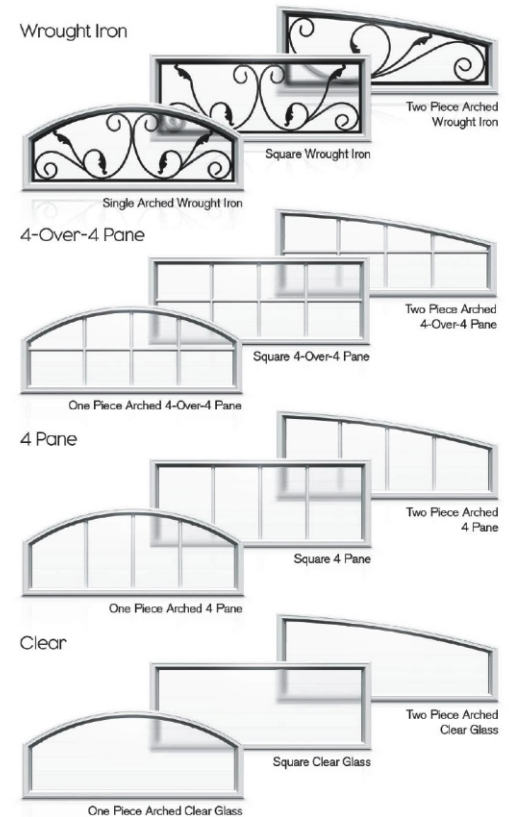

Vineyard Series Insulated Steel and Vinyl Garage Doors

For homeowners or home builders who want the timeless look of an authentic carriage house door, including an oversize window section, built on an insulated core with virtually maintenance-free materials, General Doors offers the Vineyard Series of overhead garage doors.

Four Layer Construction Using Full 26 Gauge G-60 Galvanized Steel Skins Inside and Outside and a Solid PVC Overlay

- Durable two-coat baked-on polyester finish on both sides of base door
- Heavy-duty hardware includes nylon rollers for quiet operation and full leaf 14 gauge hinges
- Unlimited classic carriage house designs are available by combining any of nine base colors, five door designs, twelve window options, and a large selection of applied decorative hardware
- 2" polyurethane core and a thermal break between inside and outside skins result in R-value of 18

Window designs available as Clear & Obscure Insulated Glass. These windows are larger than standard windows to add to the carriage house look.

Limited lifetime warranty against rust-through and/or delamination of door face. See dealer for complete warranty information.

Green Building Benefits

Energy savings from insulation value, local manufacturing, recycled content, and product longevity.

1 Monroe Street
PO Box 205 • Bristol, PA 19007-0205
215.788.9277 • Fax: 215.788.9450
general-doors.com
sales@general-doors.com