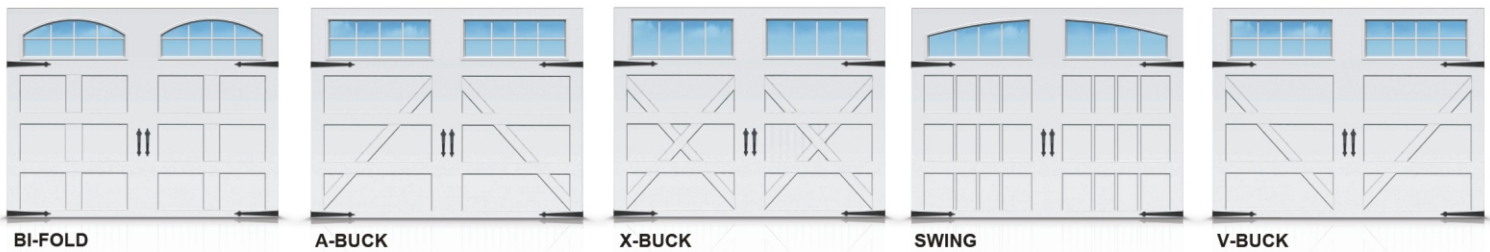

Vineyard Series Insulated Steel and Vinyl Garage Doors

For homeowners or home builders who want the timeless look of an authentic carriage house door, including an oversize window section, built on an insulated core with virtually maintenance-free materials, General Doors offers the Vineyard Series of overhead garage doors.

Four Layer Construction Using Full 26 Gauge G-60 Galvanized Steel Skins Inside and Outside and a Solid PVC Overlay

- Durable two-coat baked-on polyester finish on both sides of base door
- Heavy-duty hardware includes nylon rollers for quiet operation and full leaf 14 gauge hinges
- Unlimited classic carriage house designs are available by combining any of nine base colors, five door designs, twelve window options, and a large selection of applied decorative hardware
- 2" polyurethane core and a thermal break between inside and outside skins result in R-value of 18

Window designs available as Clear & Obscure Insulated Glass. These windows are larger than standard windows to add to the carriage house look.

Limited lifetime warranty against rust-through and/or delamination of door face. See dealer for complete warranty information.

Green Building Benefits

Energy savings from insulation value, local manufacturing, recycled content, and product longevity.

1 Monroe Street
PO Box 205 • Bristol, PA 19007-0205
215.788.9277 • Fax: 215.788.9450
general-doors.com
sales@general-doors.com