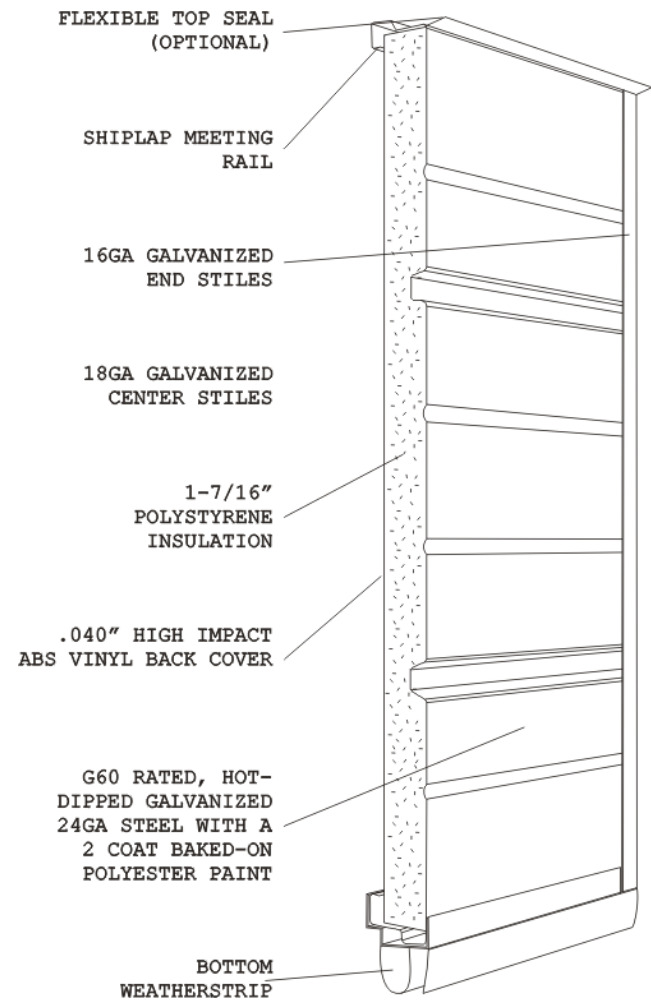

**MODEL 24 GAUGE INSULATED**

**EXTERIOR ELEVATION**

**INTERIOR ELEVATION**

NOTES:

**LITE OPTIONS**

24"x7"  
DOUBLE GLAZED  
PLEXIGLASS

24"x8"  
INSULATED  
GLASS

FULL VIEW ALUMINUM

DWG #	DOOR NUMBER	QTY	OPENING SIZE		DOOR SIZE		SECTIONS HIGH	PANELS WIDE	EXTERIOR COLOR	HEAD SEAL	# OF LITES	LITE SIZE	LOCK TYPE
			WIDTH	HEIGHT	WIDTH	HEIGHT							
JOB:													
CONTR:													
DISTR:													
ARCH:													