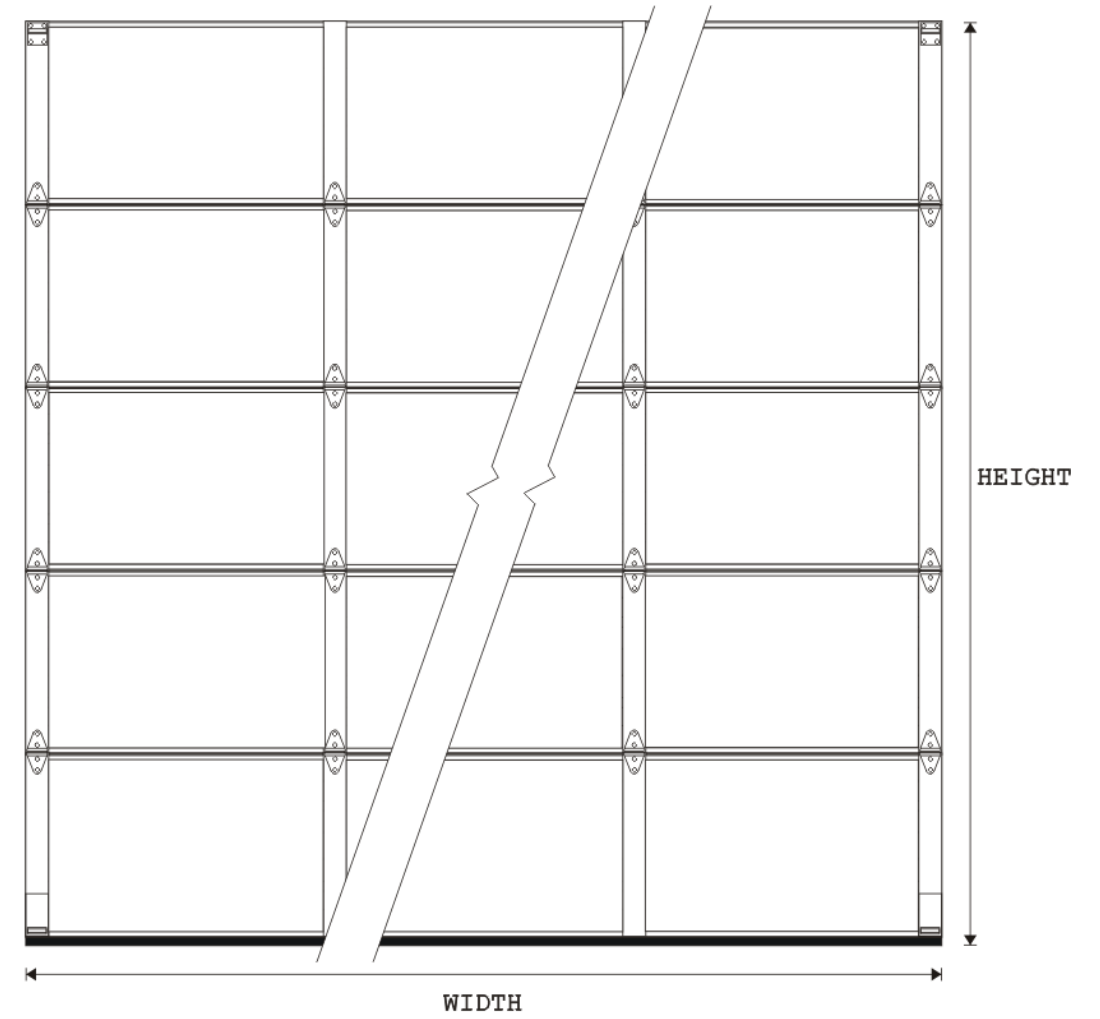

**MODEL 24 GAUGE INSULATED**

**EXTERIOR ELEVATION**

**INTERIOR ELEVATION**

NOTES:

**LITE OPTIONS**

24"x7"  
DOUBLE GLAZED  
PLEXIGLASS

24"x8"  
INSULATED  
GLASS

FULL VIEW ALUMINUM

DWG #	DOOR NUMBER	QTY	OPENING SIZE		DOOR SIZE		SECTIONS HIGH	PANELS WIDE	EXTERIOR COLOR	HEAD SEAL	# OF LITES	LITE SIZE	LOCK TYPE
			WIDTH	HEIGHT	WIDTH	HEIGHT							
JOB:													
CONTR:													
DISTR:													
ARCH:													