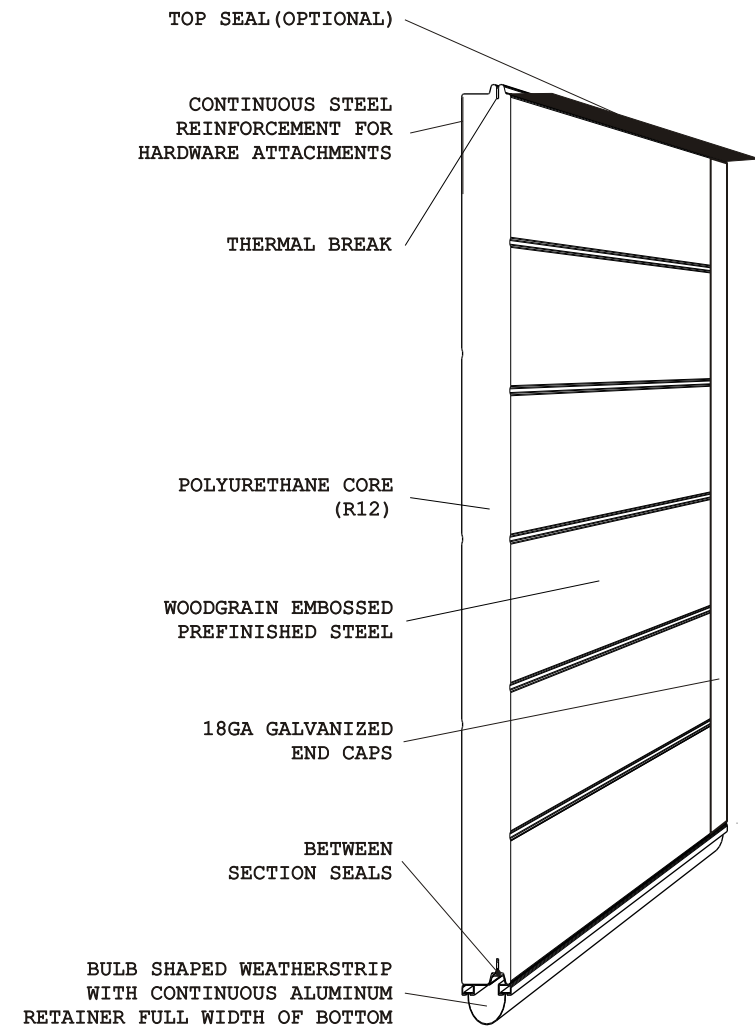

NPC138

EXTERIOR ELEVATION

LITE OPTIONS

DWG#	DOOR NUMBER	QTY	OPENING SIZE		DOOR SIZE		SECTIONS HIGH	PANELS WIDE	EXTERIOR COLOR	HEAD SEAL	LITES	LOCK TYPE
			WIDTH	HEIGHT	WIDTH	HEIGHT						
JOB:												
CONTR:												
DISTR:												
ARCH:												