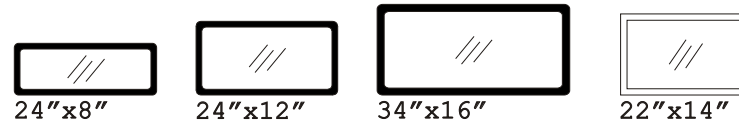

NPC138

EXTERIOR ELEVATION

LITE OPTIONS

DWG#	DOOR NUMBER	QTY	OPENING SIZE		DOOR SIZE		SECTIONS HIGH	PANELS WIDE	EXTERIOR COLOR	HEAD SEAL	LITES	LOCK TYPE
			WIDTH	HEIGHT	WIDTH	HEIGHT						
JOB:												
CONTR:												
DISTR:												
ARCH:												